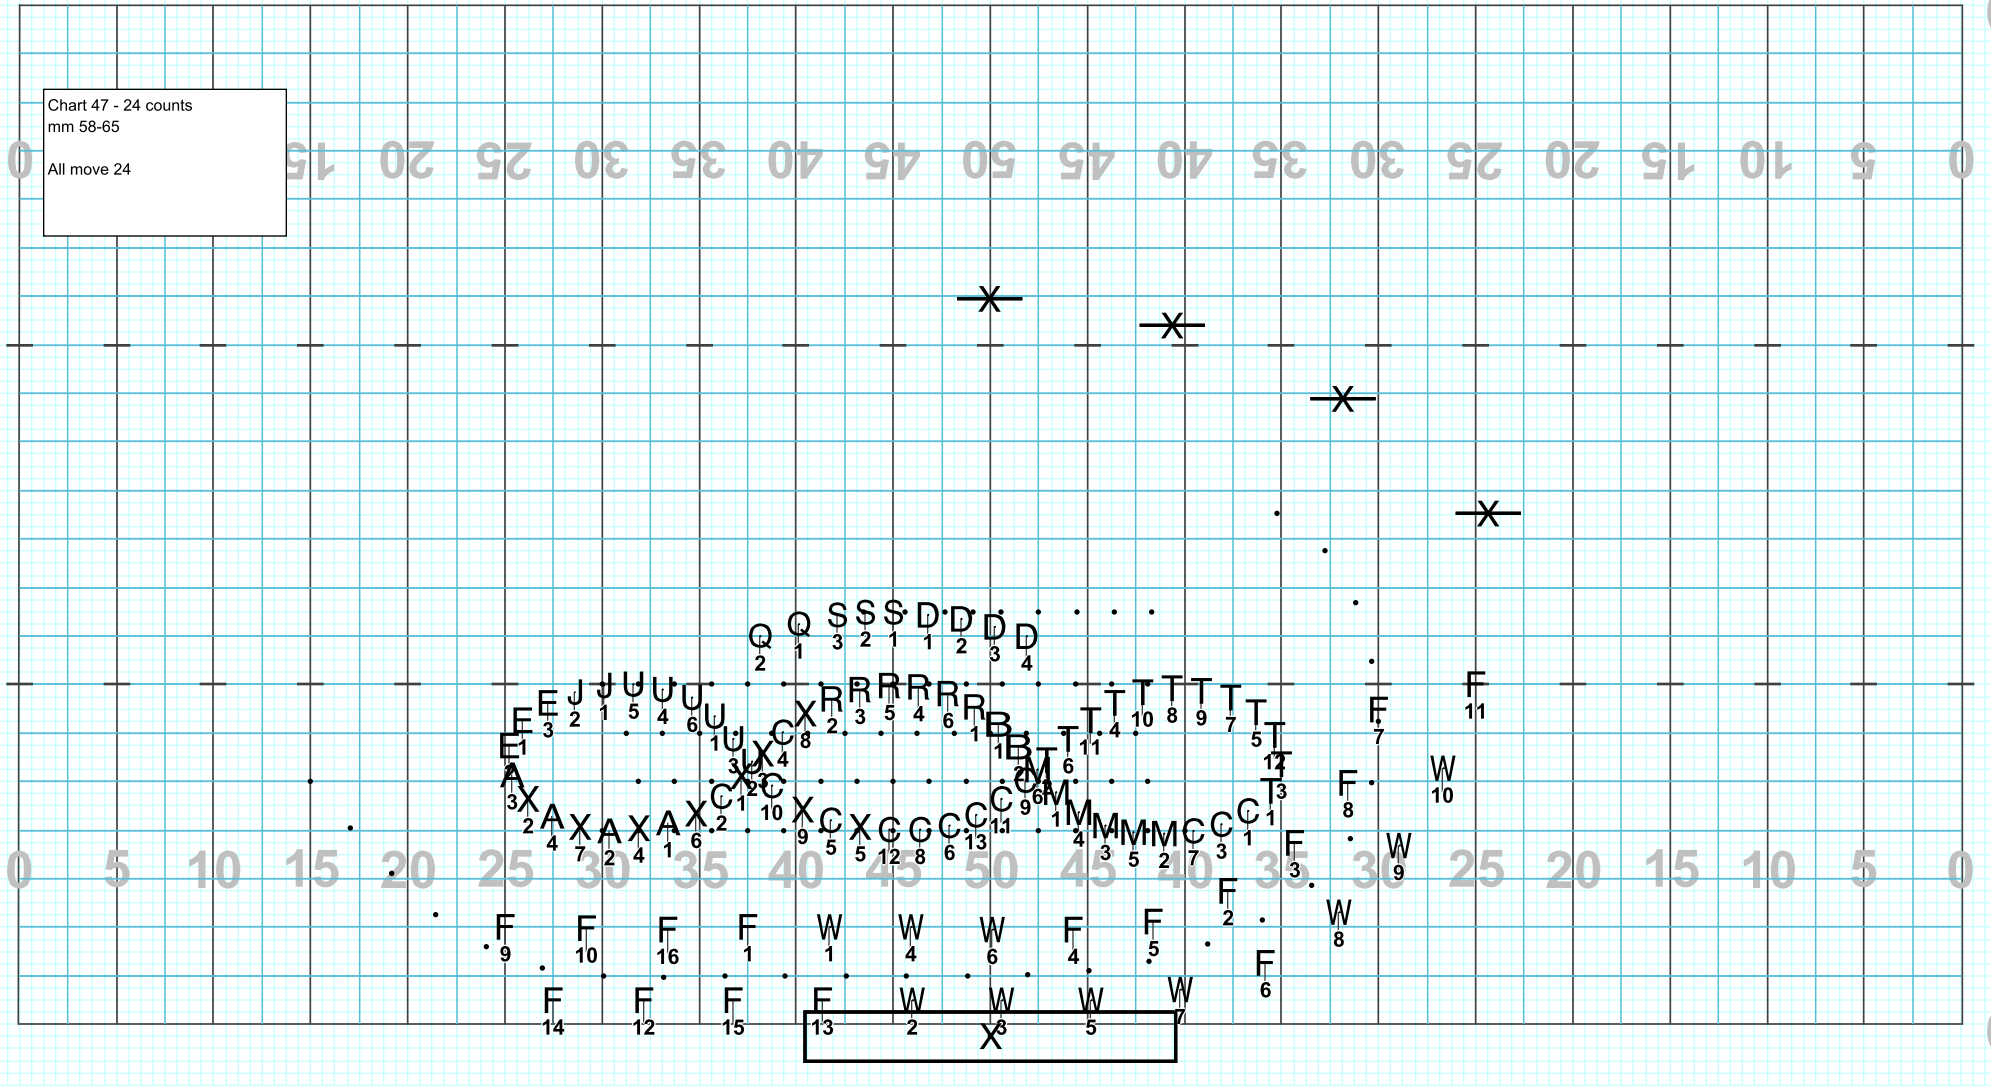

Set #38A Counts: 12 Measures: 15-17

Chart 39 - 20 counts
mm 15-19

WW pairs hold 20 for choreography
All others move 12, hold 8

Director Viewpoint

Set #39 Counts: 8 Measures: 18-19

Set #40 Counts: 12 Measures: 20-22

Director Viewpoint

Set #40A Counts: 12 Measures: 23-25

Set #42 Counts: 12 Measures: 32-35

Set #44 Counts: 12 Measures: 40-43

Director Viewpoint

Set #44A Counts: 12 Measures: 44-47

Director Viewpoint

Set #45 Counts: 18 Measures: 48-53

Set #46 Counts: 12 Measures: 54-57

Set #47 Counts: 24 Measures: 58-65

Chart 49 - 12 counts
mm 72-75

All move 12

Director Viewpoint

Set #49 Counts: 12 Measures: 72-75

Director Viewpoint

Set #49A Counts: 18 Measures: 76-81

Set #51 Counts: 6 Measures: 84-85

Director Viewpoint

Set #51A Counts: 12 Measures: 86-89

Set #54 Counts: 12 Measures: 104-107