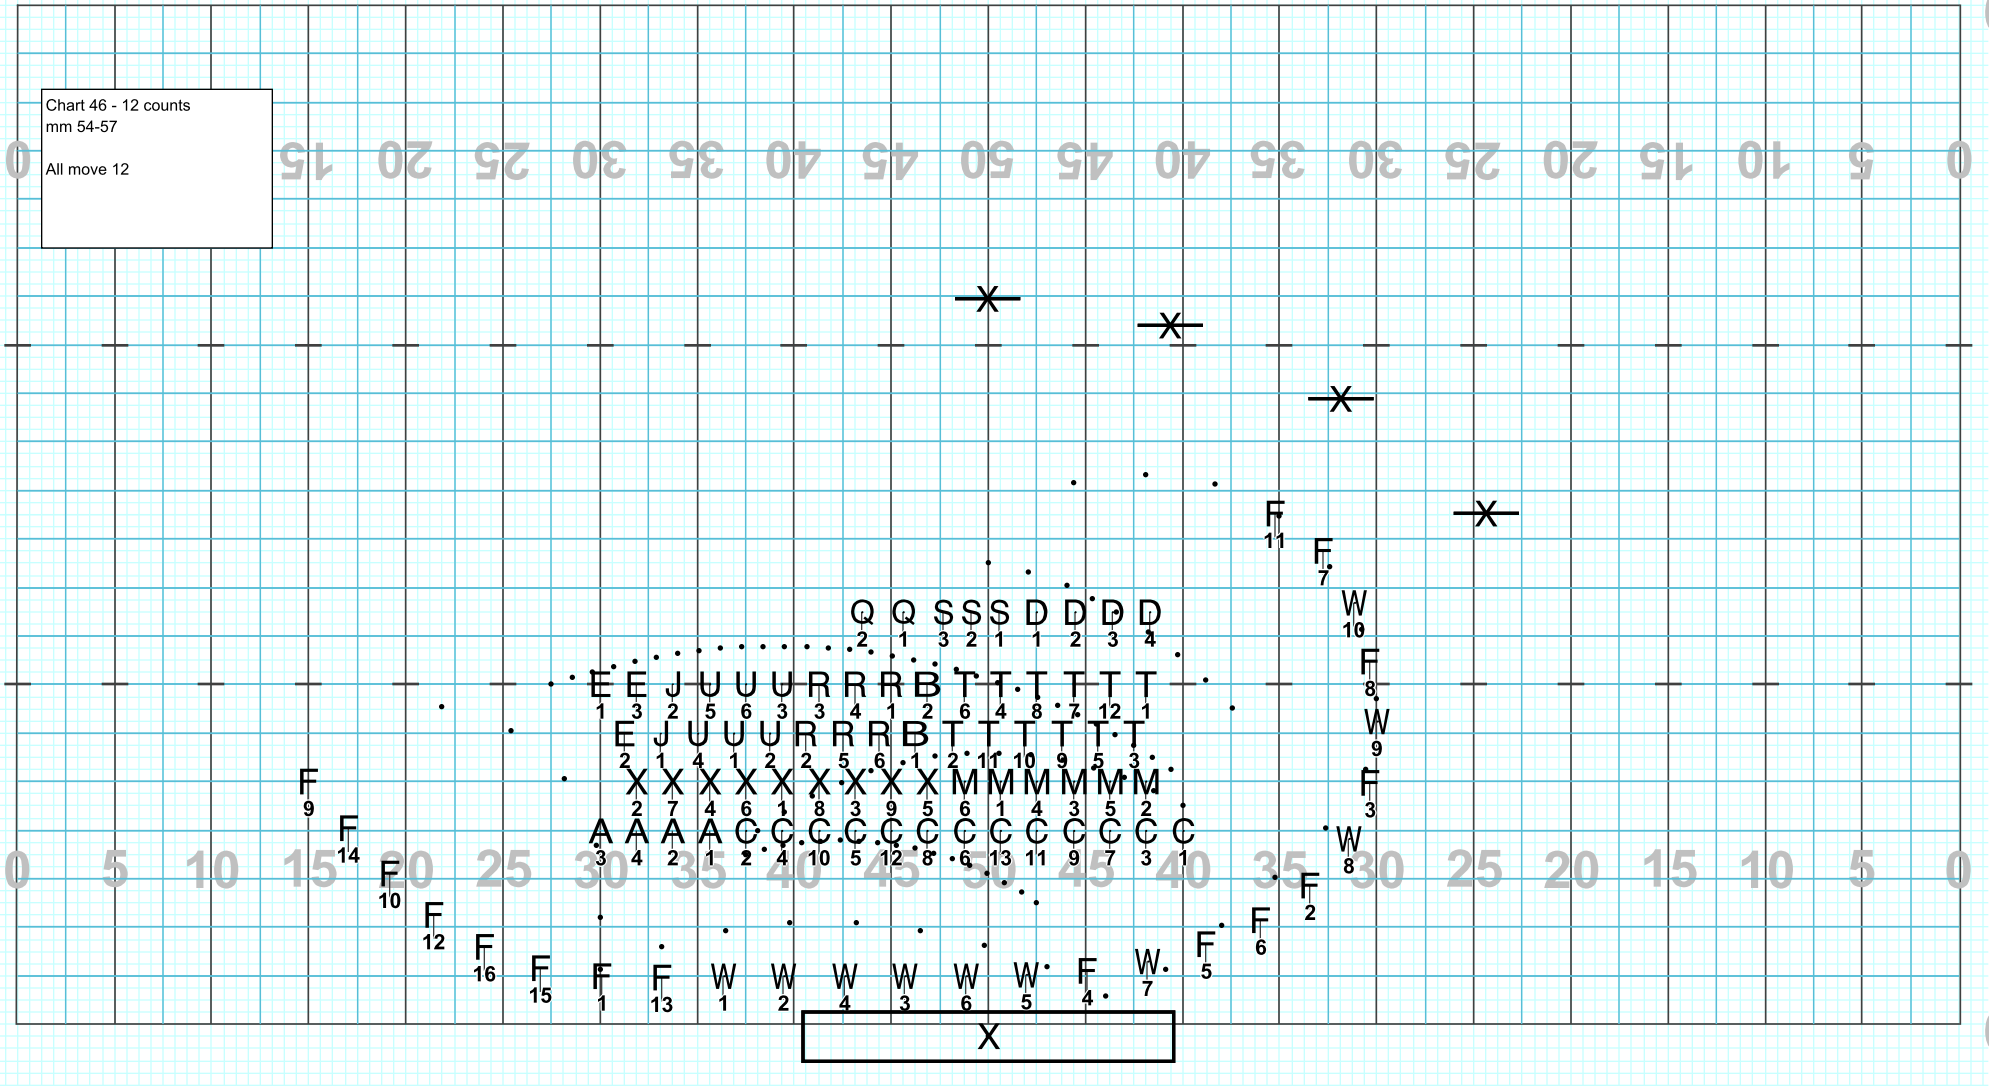

Director Viewpoint

Set #36A Counts: 16 Measures: 1-4

Director Viewpoint

Set #36B Counts: 16 Measures: 5--8

Set #37 Counts: 8 Measures: 9-10

Director Viewpoint

Set #38 Counts: 16 Measures: 11-14

Director Viewpoint

Set #38A Counts: 12 Measures: 15-17

Chart 39 - 20 counts
mm 15-19

WW pairs hold 20 for choreography
All others move 12, hold 8

Director Viewpoint

Set #39 Counts: 8 Measures: 18-19

Set #40 Counts: 12 Measures: 20-22

Director Viewpoint

Set #40A Counts: 12 Measures: 23-25

Set #42 Counts: 12 Measures: 32-35

Set #44 Counts: 12 Measures: 40-43

Director Viewpoint

Set #44A Counts: 12 Measures: 44-47

Director Viewpoint

Set #45 Counts: 18 Measures: 48-53

Set #46 Counts: 12 Measures: 54-57

Set #47 Counts: 24 Measures: 58-65

Chart 49 - 12 counts
mm 72-75

All move 12

Director Viewpoint

Set #49 Counts: 12 Measures: 72-75

Director Viewpoint

Set #49A Counts: 18 Measures: 76-81