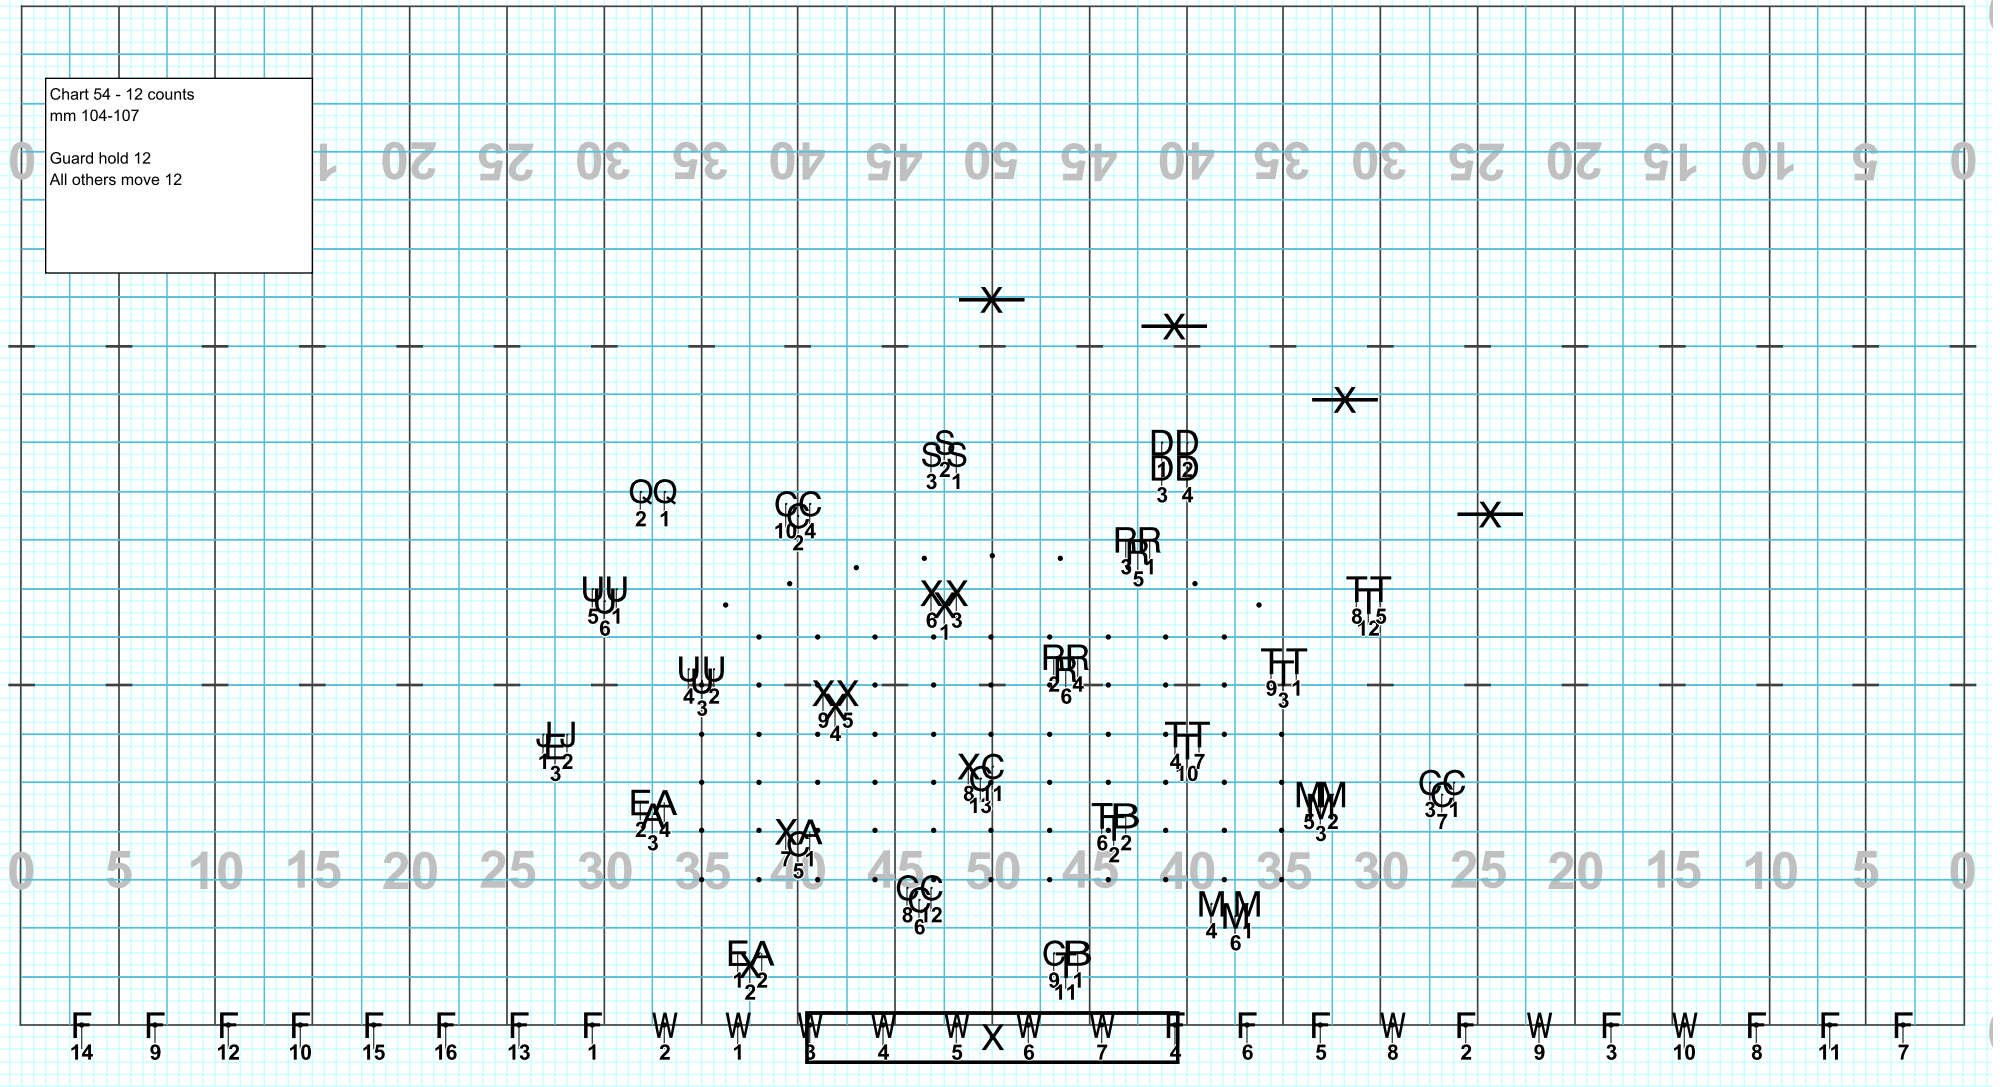

Director Viewpoint

Set #36A Counts: 16 Measures: 1-4

Director Viewpoint

Set #36B Counts: 16 Measures: 5--8

Set #37 Counts: 8 Measures: 9-10

Director Viewpoint

Set #38 Counts: 16 Measures: 11-14

Director Viewpoint

Director Viewpoint

Set #40A Counts: 12 Measures: 23-25

Set #42 Counts: 12 Measures: 32-35

Set #44 Counts: 12 Measures: 40-43

Director Viewpoint

Set #44A Counts: 12 Measures: 44-47

Director Viewpoint

Set #45 Counts: 18 Measures: 48-53

Set #46 Counts: 12 Measures: 54-57

Set #47 Counts: 24 Measures: 58-65

Chart 49 - 12 counts
mm 72-75

All move 12

Director Viewpoint

Set #49 Counts: 12 Measures: 72-75

Director Viewpoint

Set #49A Counts: 18 Measures: 76-81

Set #51 Counts: 6 Measures: 84-85

Director Viewpoint

Set #51A Counts: 12 Measures: 86-89

Set #54 Counts: 12 Measures: 104-107