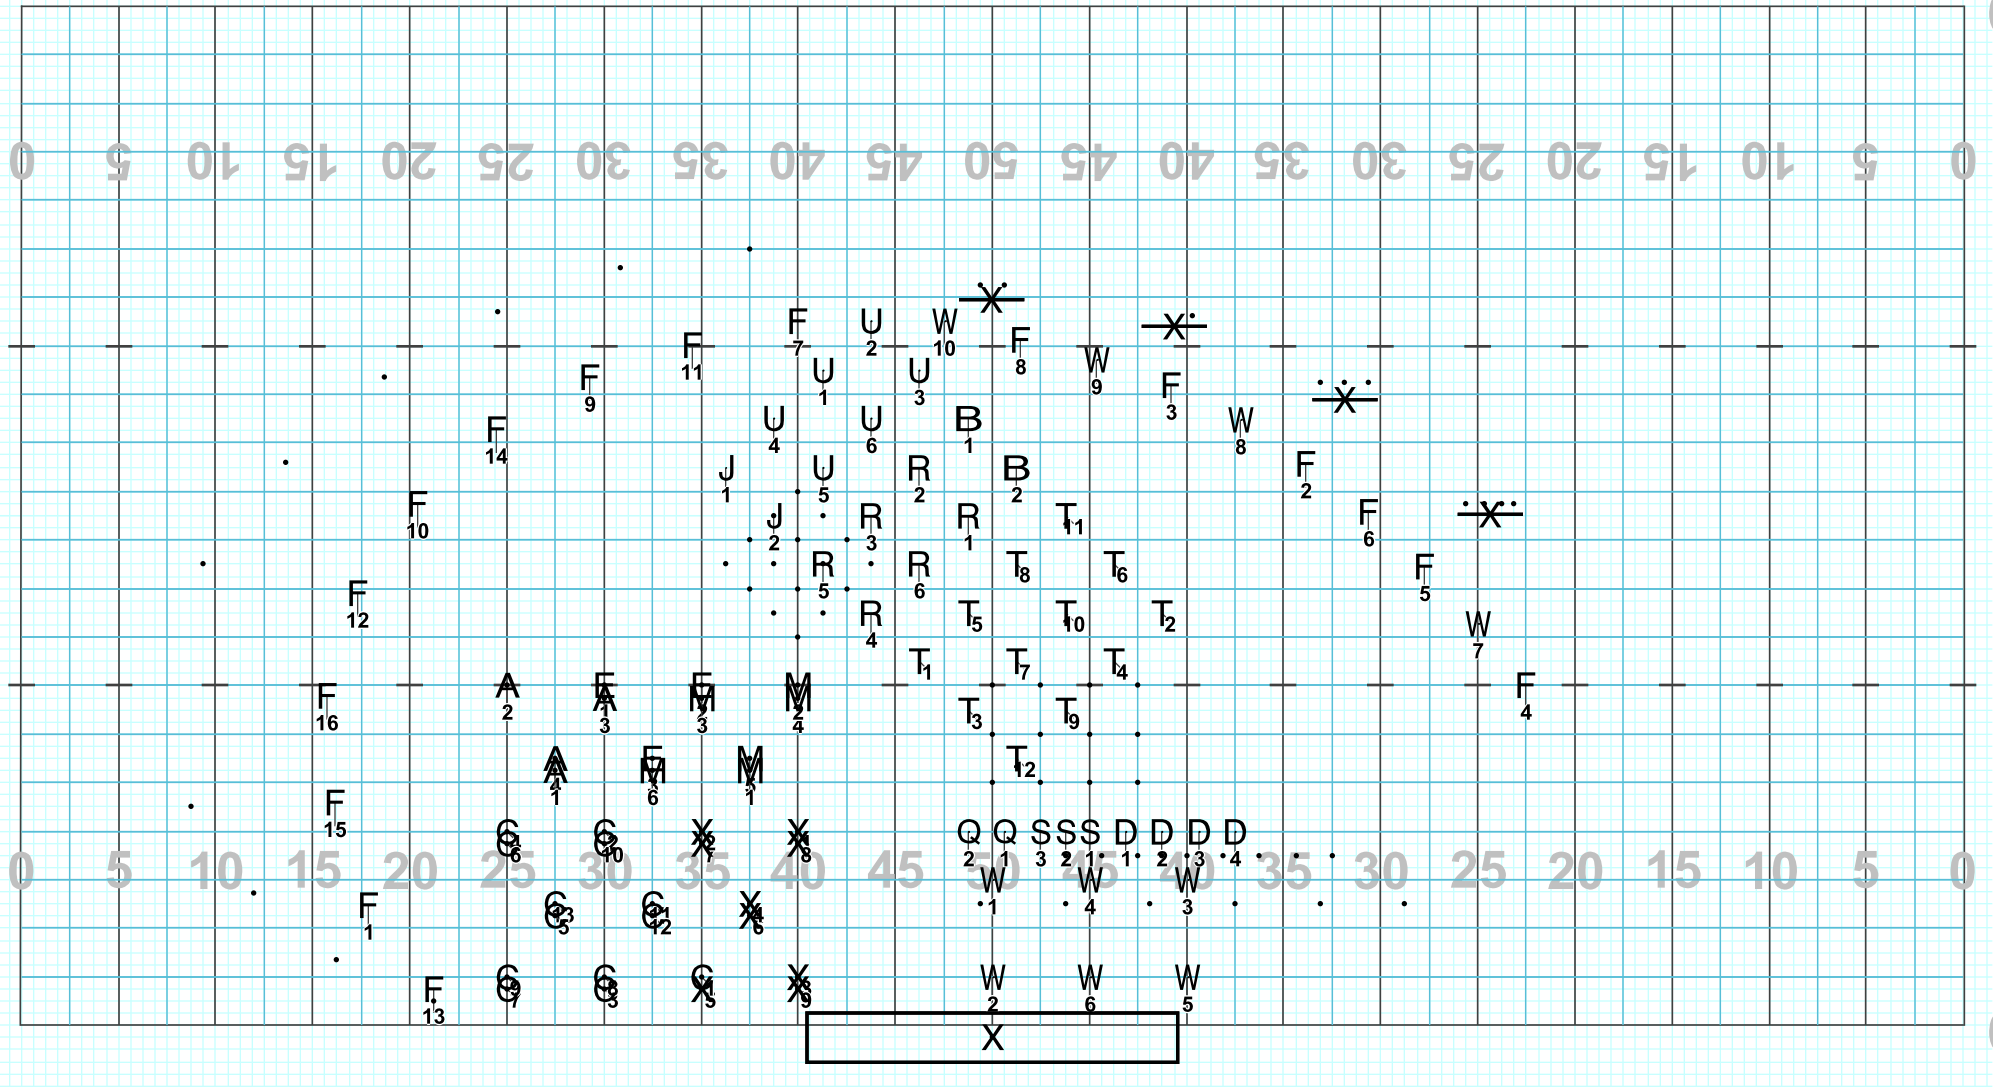

Director Viewpoint

Set #36A Counts: 16 Measures: 1-4

Director Viewpoint

Set #36B Counts: 16 Measures: 5--8

Set #37 Counts: 8 Measures: 9-10

Director Viewpoint

Set #38 Counts: 16 Measures: 11-14

Director Viewpoint

Set #38A Counts: 12 Measures: 15-17

Chart 39 - 20 counts
mm 15-19

WW pairs hold 20 for choreography
All others move 12, hold 8

Director Viewpoint

Set #39 Counts: 8 Measures: 18-19

Set #40 Counts: 12 Measures: 20-22

Director Viewpoint

Set #40A Counts: 12 Measures: 23-25

Set #42 Counts: 12 Measures: 32-35

Set #44 Counts: 12 Measures: 40-43

Director Viewpoint

Set #44A Counts: 12 Measures: 44-47

Director Viewpoint

Set #45 Counts: 18 Measures: 48-53

Set #46 Counts: 12 Measures: 54-57

Set #47 Counts: 24 Measures: 58-65

Chart 49 - 12 counts
mm 72-75

All move 12

Director Viewpoint

Set #49 Counts: 12 Measures: 72-75

Director Viewpoint

Set #49A Counts: 18 Measures: 76-81