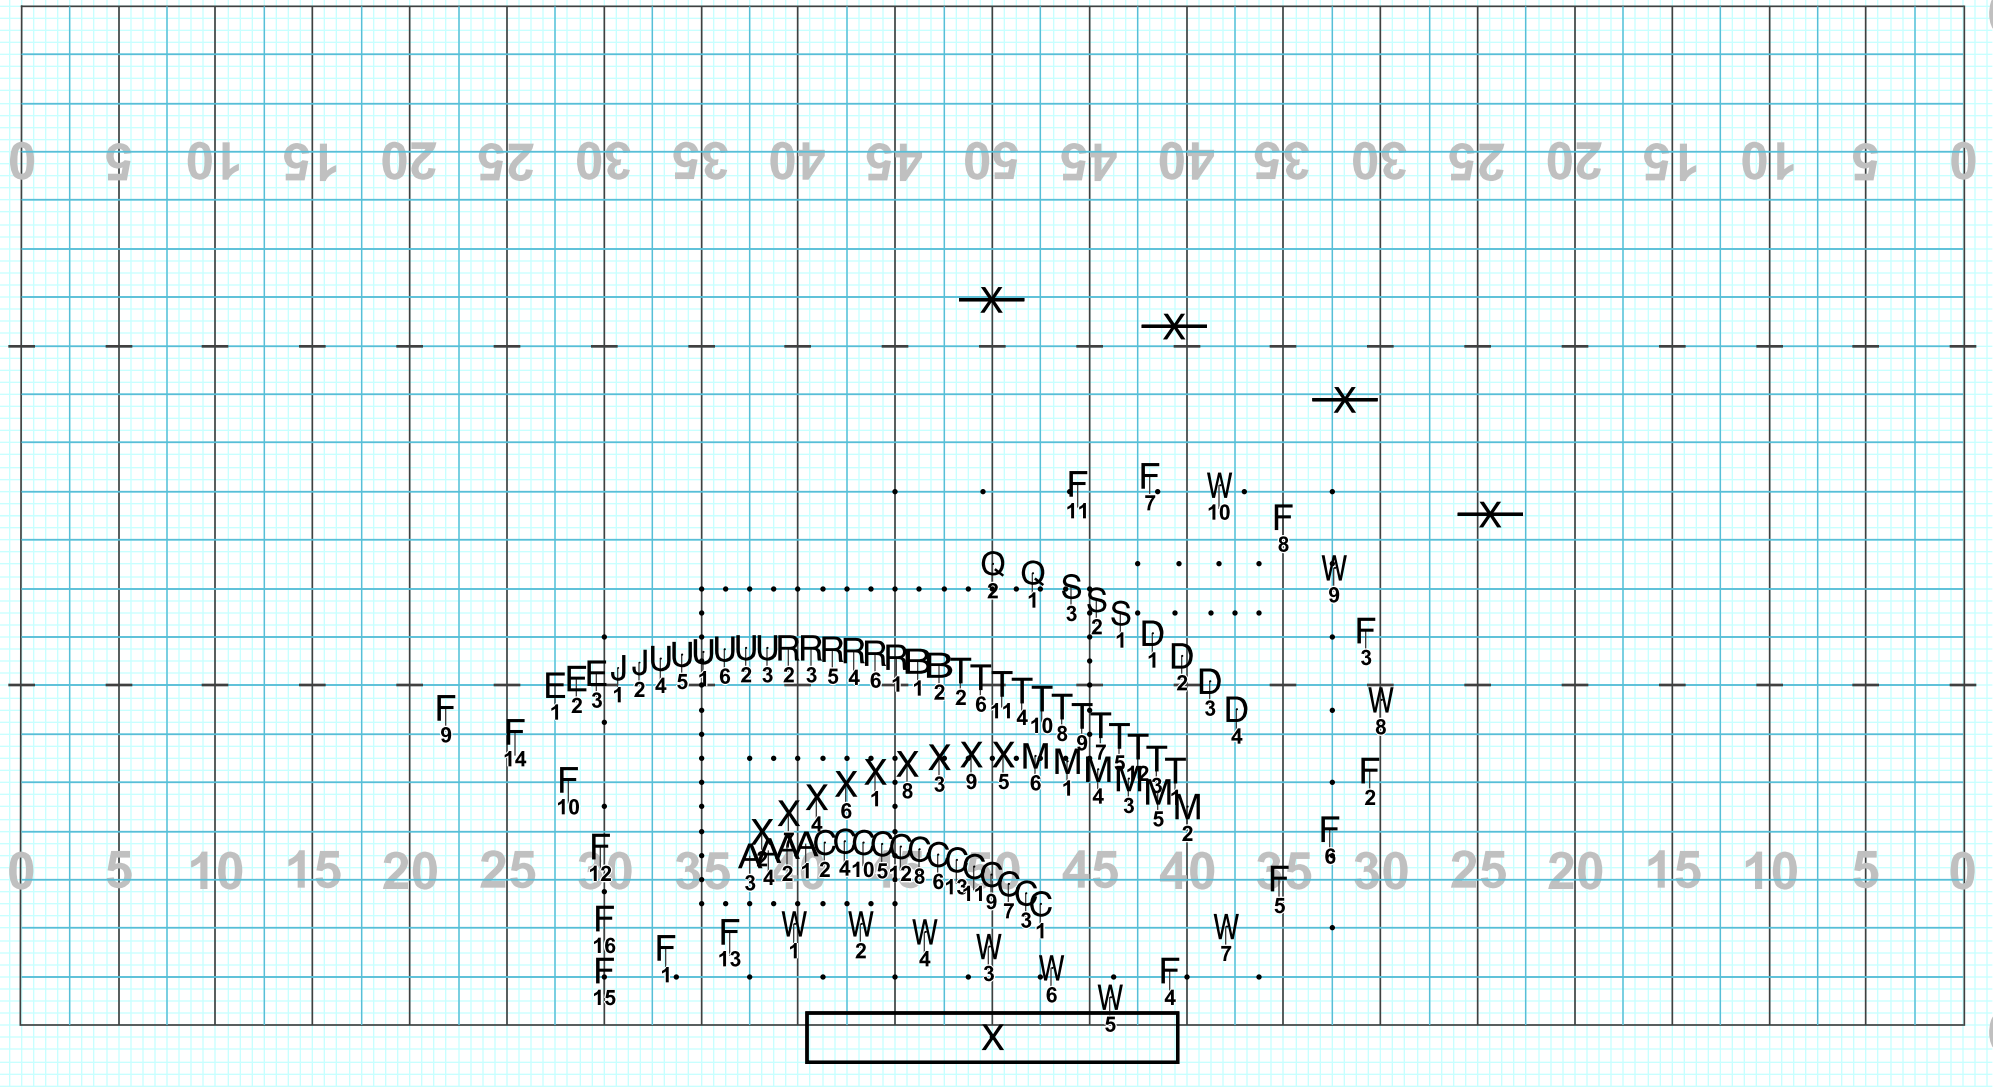

Director Viewpoint

Set #36A Counts: 16 Measures: 1-4

Director Viewpoint

Set #36B Counts: 16 Measures: 5--8

Set #37 Counts: 8 Measures: 9-10

Director Viewpoint

Set #38 Counts: 16 Measures: 11-14

Director Viewpoint

Set #38A Counts: 12 Measures: 15-17

Chart 39 - 20 counts
mm 15-19

WW pairs hold 20 for choreography
All others move 12, hold 8

Director Viewpoint

Set #39 Counts: 8 Measures: 18-19

Set #40 Counts: 12 Measures: 20-22

Director Viewpoint

Set #40A Counts: 12 Measures: 23-25

Set #42 Counts: 12 Measures: 32-35

Set #44 Counts: 12 Measures: 40-43

Director Viewpoint

Set #44A Counts: 12 Measures: 44-47

Director Viewpoint

Set #45 Counts: 18 Measures: 48-53

Set #46 Counts: 12 Measures: 54-57

Set #47 Counts: 24 Measures: 58-65

Chart 49 - 12 counts
mm 72-75

All move 12

Director Viewpoint

Set #49 Counts: 12 Measures: 72-75

Director Viewpoint

Set #49A Counts: 18 Measures: 76-81