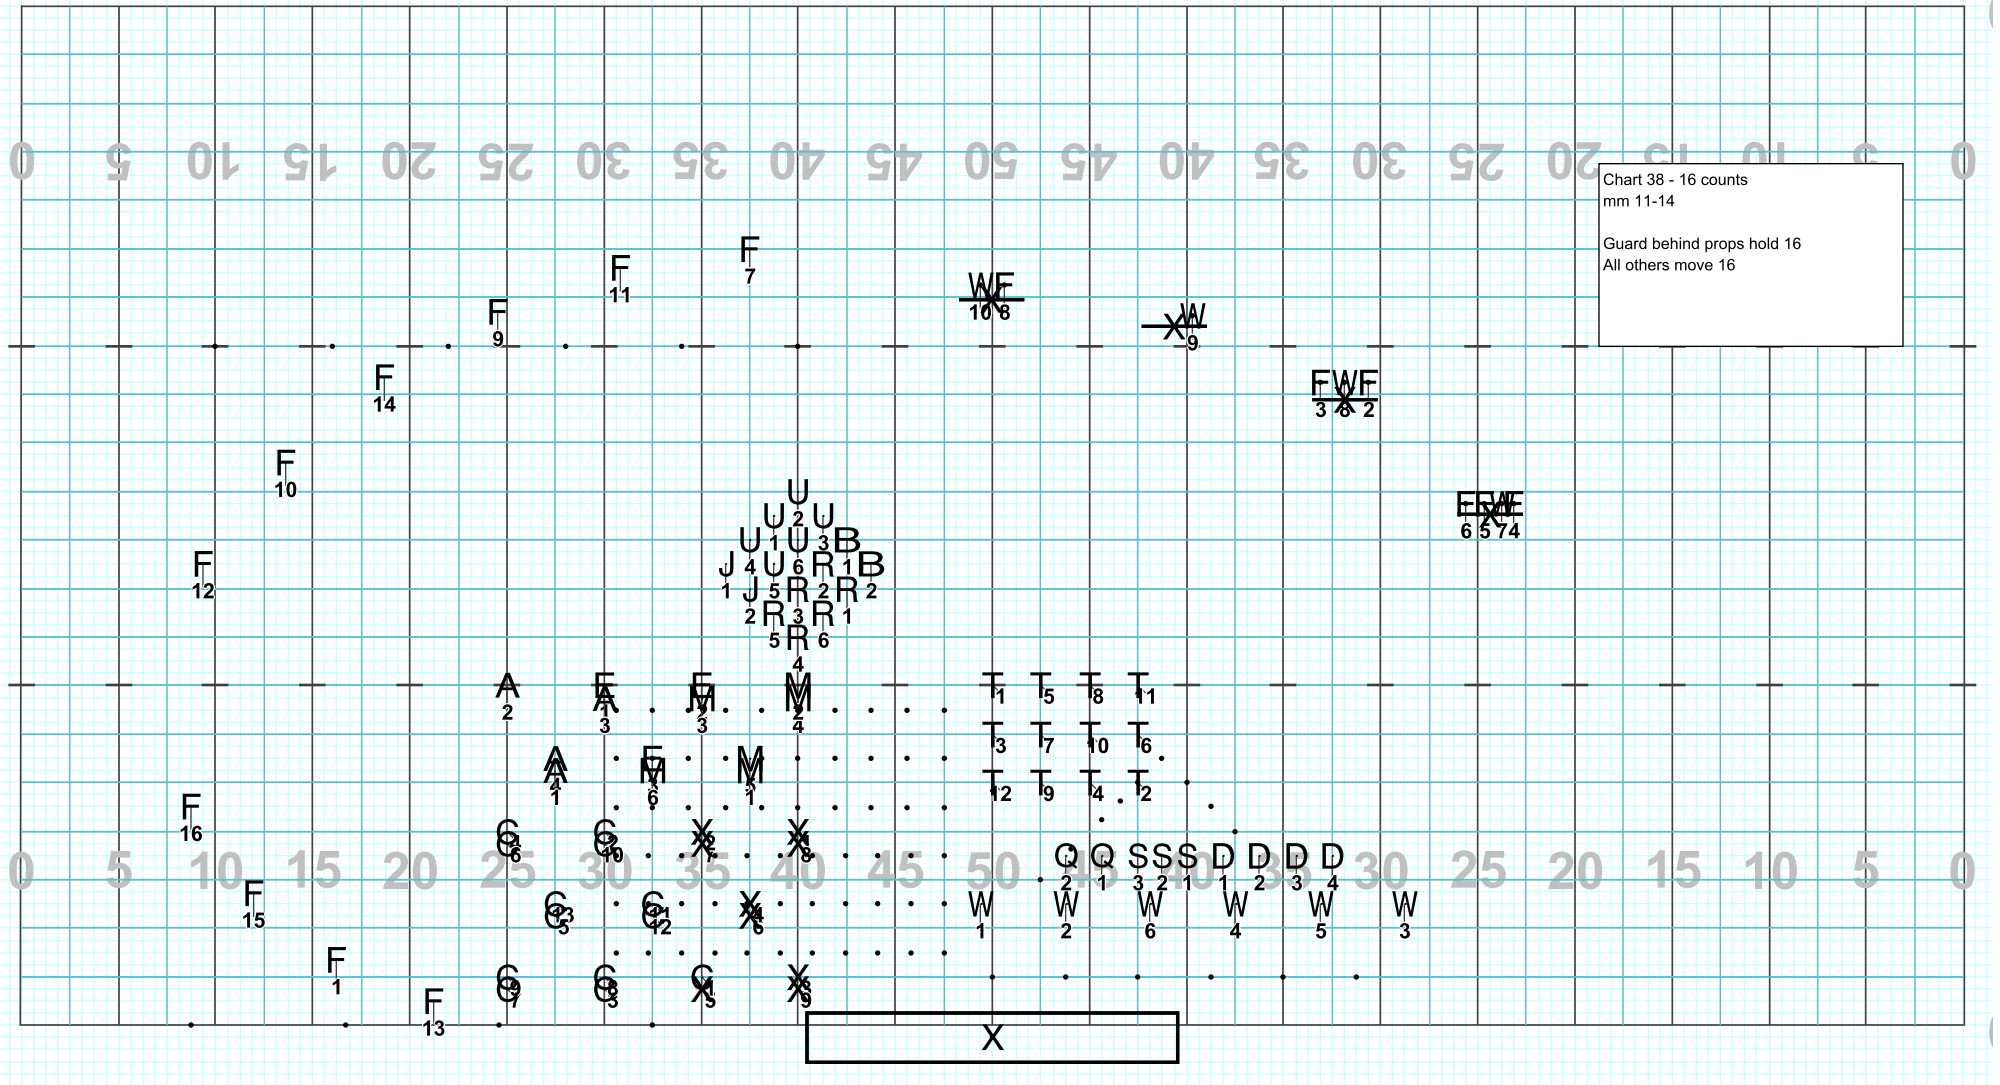

Director Viewpoint

Set #36A Counts: 16 Measures: 1-4

Director Viewpoint

Set #36B Counts: 16 Measures: 5--8

Set #37 Counts: 8 Measures: 9-10

Director Viewpoint

Set #38 Counts: 16 Measures: 11-14

Director Viewpoint

Set #38A Counts: 12 Measures: 15-17

Chart 39 - 20 counts
mm 15-19

WW pairs hold 20 for choreography
All others move 12, hold 8

Director Viewpoint

Set #39 Counts: 8 Measures: 18-19

Set #40 Counts: 12 Measures: 20-22

Director Viewpoint

Set #40A Counts: 12 Measures: 23-25

Set #42 Counts: 12 Measures: 32-35

Set #44 Counts: 12 Measures: 40-43

Director Viewpoint

Set #44A Counts: 12 Measures: 44-47

Director Viewpoint

Set #45 Counts: 18 Measures: 48-53

Set #46 Counts: 12 Measures: 54-57

Set #47 Counts: 24 Measures: 58-65

Chart 49 - 12 counts
mm 72-75

All move 12

Director Viewpoint

Set #49 Counts: 12 Measures: 72-75

Director Viewpoint

Set #49A Counts: 18 Measures: 76-81