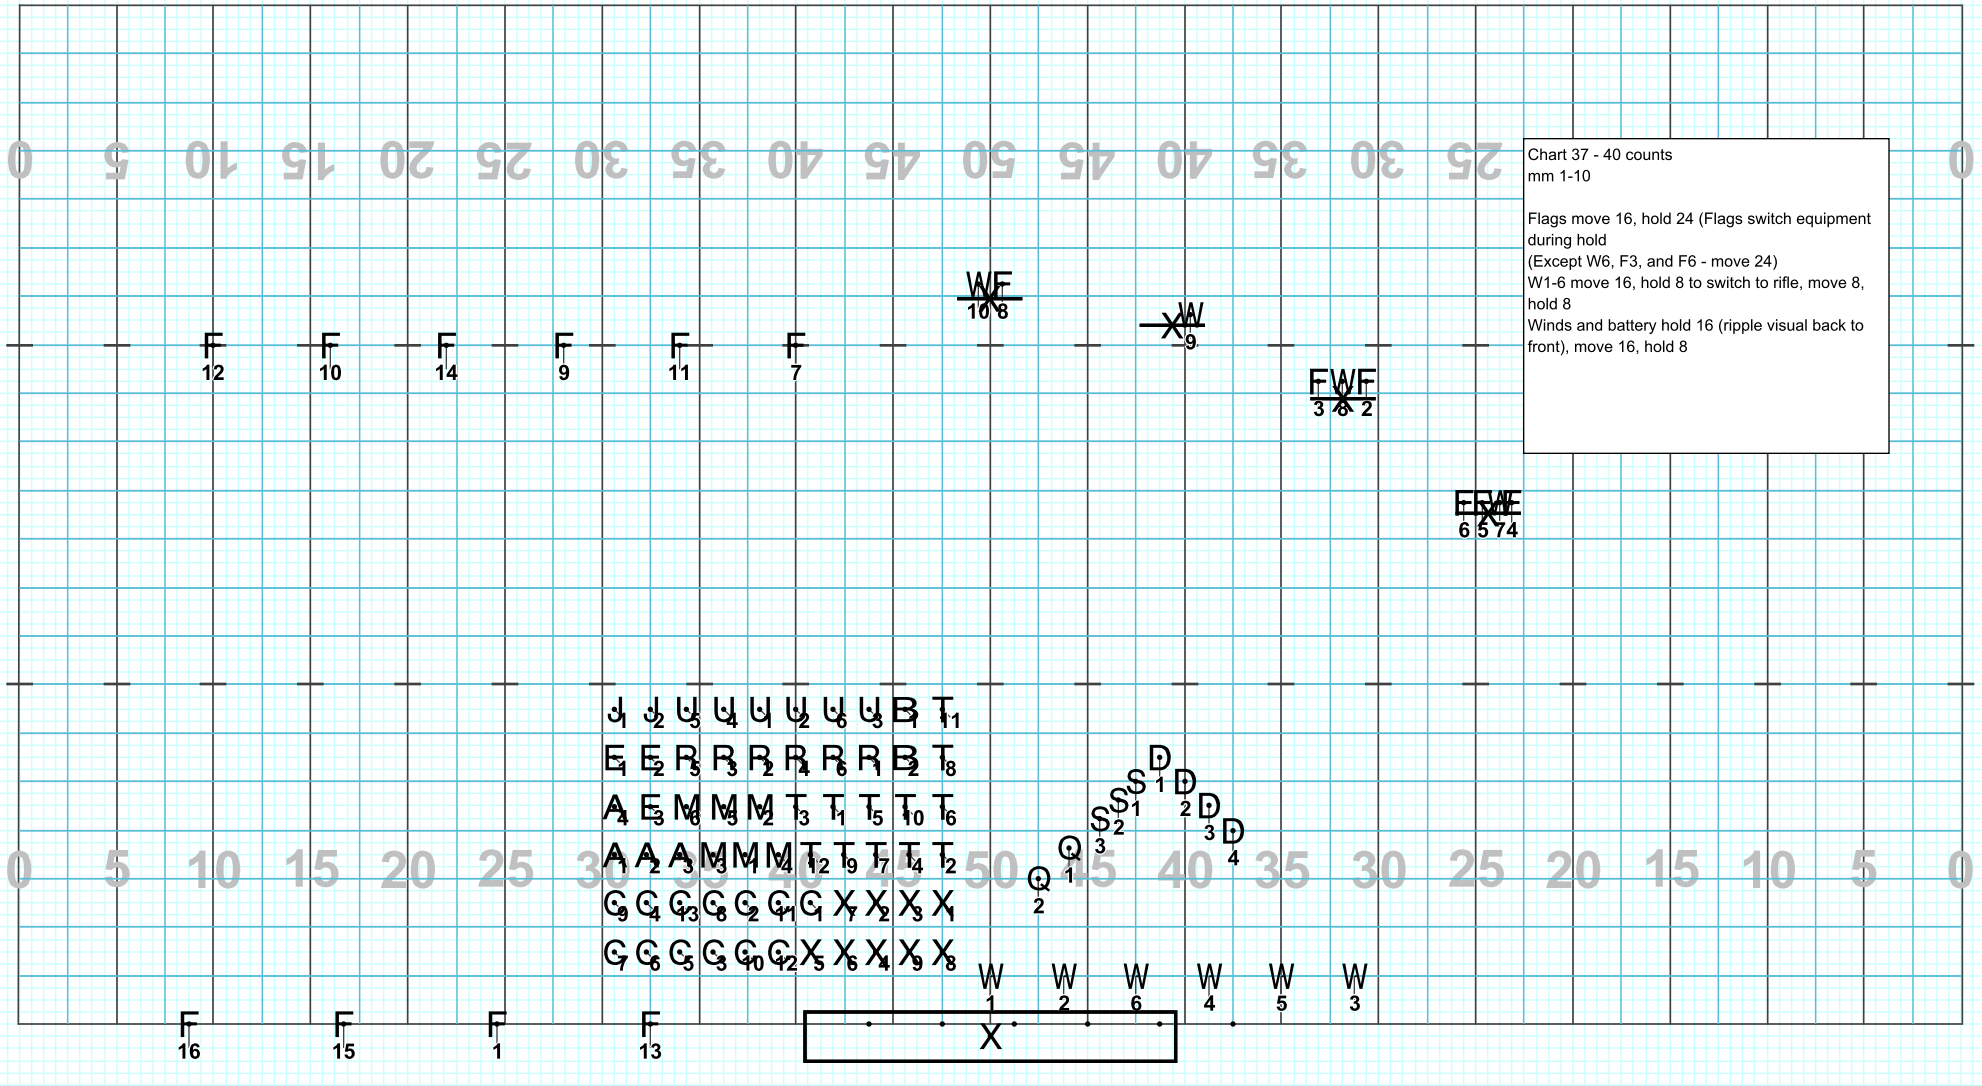

Director Viewpoint

Set #36A Counts: 16 Measures: 1-4

Director Viewpoint

Set #36B Counts: 16 Measures: 5--8

Set #37 Counts: 8 Measures: 9-10

Director Viewpoint

Set #38 Counts: 16 Measures: 11-14

Director Viewpoint

Set #38A Counts: 12 Measures: 15-17

Chart 39 - 20 counts
mm 15-19

WW pairs hold 20 for choreography
All others move 12, hold 8

Director Viewpoint

Set #39 Counts: 8 Measures: 18-19

Set #40 Counts: 12 Measures: 20-22

Director Viewpoint

Set #40A Counts: 12 Measures: 23-25

Set #42 Counts: 12 Measures: 32-35

Set #44 Counts: 12 Measures: 40-43

Director Viewpoint

Set #44A Counts: 12 Measures: 44-47

Director Viewpoint

Set #45 Counts: 18 Measures: 48-53

Set #46 Counts: 12 Measures: 54-57

Set #47 Counts: 24 Measures: 58-65

Chart 49 - 12 counts
mm 72-75

All move 12

Director Viewpoint

Set #49 Counts: 12 Measures: 72-75

Director Viewpoint

Set #49A Counts: 18 Measures: 76-81