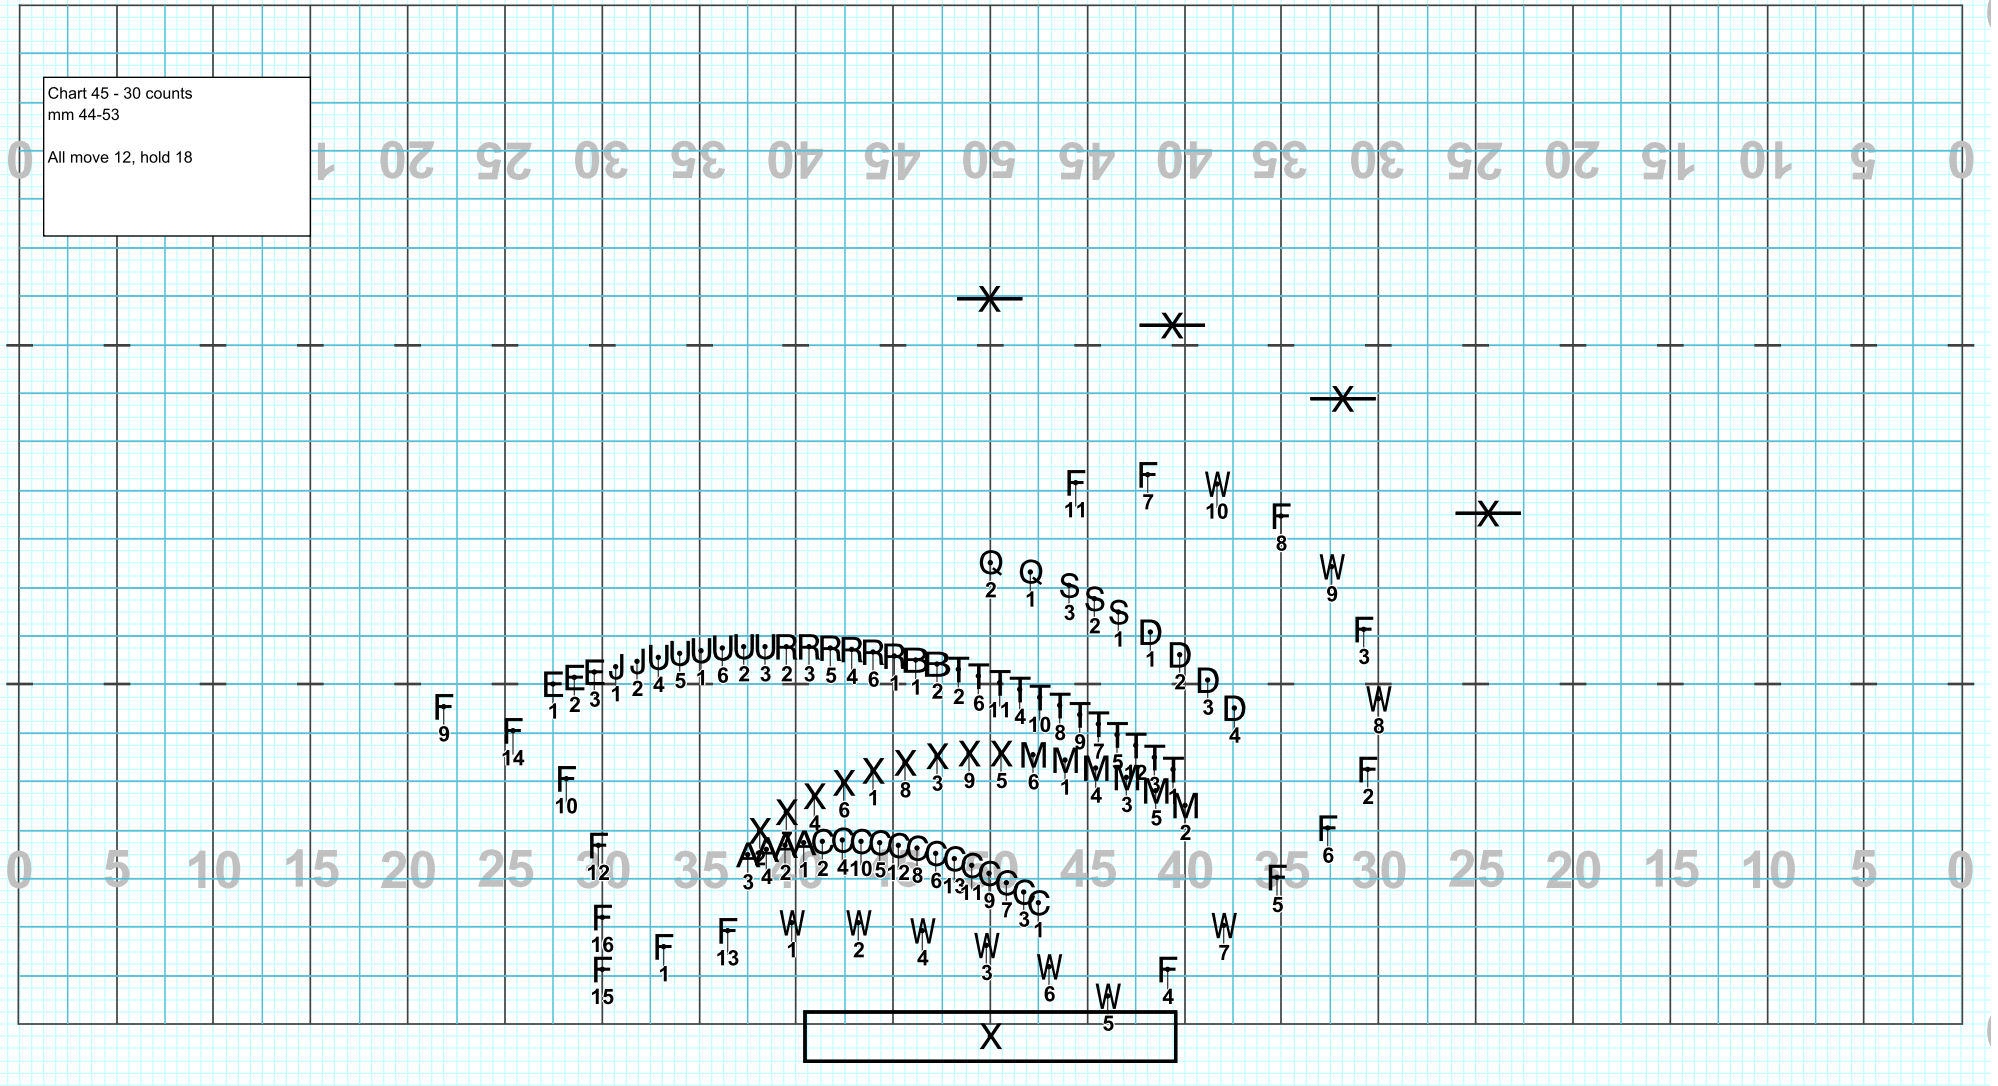

Set #38A Counts: 12 Measures: 15-17

Chart 39 - 20 counts
mm 15-19

WW pairs hold 20 for choreography
All others move 12, hold 8

Director Viewpoint

Set #39 Counts: 8 Measures: 18-19

Set #40 Counts: 12 Measures: 20-22

Director Viewpoint

Set #40A Counts: 12 Measures: 23-25

Set #42 Counts: 12 Measures: 32-35

Set #44 Counts: 12 Measures: 40-43

Director Viewpoint

Set #44A Counts: 12 Measures: 44-47

Director Viewpoint

Set #45 Counts: 18 Measures: 48-53

Set #46 Counts: 12 Measures: 54-57

Set #47 Counts: 24 Measures: 58-65

Chart 49 - 12 counts
mm 72-75

All move 12

Director Viewpoint

Set #49 Counts: 12 Measures: 72-75

Director Viewpoint

Set #49A Counts: 18 Measures: 76-81

Set #51 Counts: 6 Measures: 84-85

Director Viewpoint

Set #51A Counts: 12 Measures: 86-89

Set #54 Counts: 12 Measures: 104-107